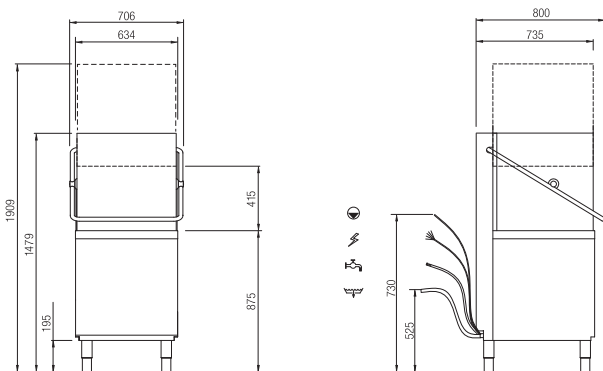

ECOMAX 800

Dimensions (WxDxH)	cm	64x74x148
Rack size	cm	50x50
Door/hood opening	cm	41
Max height of washable glasses	cm	40
General construction		single wall
Cycle time	sec	60 - 120 - 180
Semi-automatic self cleanng cycle		yes
Tank volume	lt	15
Tank heating element	W	2.100
Wash pump power	W	500
Boiler type		pressurized
Boiler volume	lt	6
Boiler heating element	W	8.000
Rinse water consumption	lt/cycle	2,7
Drain system		overflow pipe
Drain pump		optional
Rinse aid dispenser		hydraulic
Detergent dispenser		optional
Electric power	W	8.500
Electric connection	V/Hz/ph	220/60/3
Equipment	n°	1 Flat rack - 1 Dish rack - 1 Cutlery container

INSTALLATION DIAGRAM